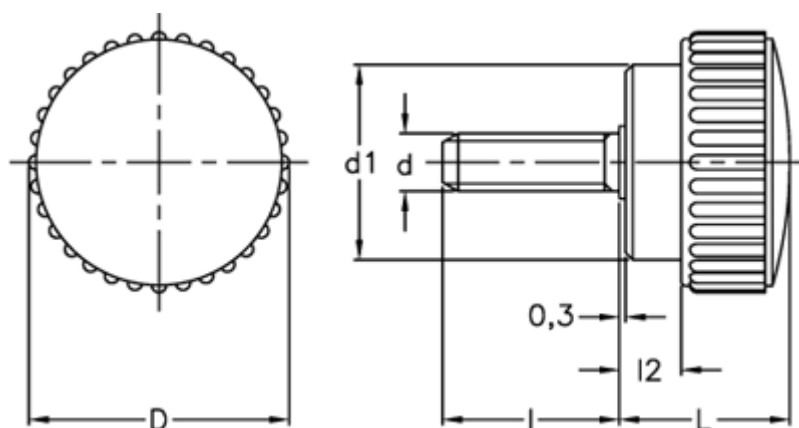

# Data Sheet

Article number: 2302102336

Description: E+G Knurled grip knob  
B.193/20 S-p-M6x30-INOX

## Measures

D	= 22
d1	= 15
d 6g	= M6
l	= 30
L	= 14
l2	= 4